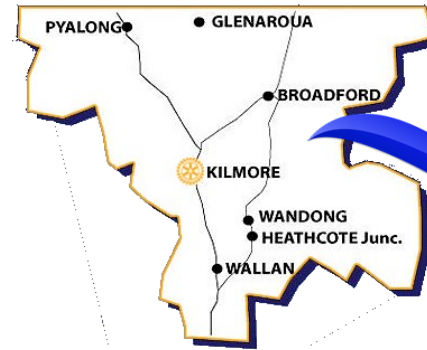

Southern Mitchell

**Rotary**  
Club

[www.rcsm.org.au](http://www.rcsm.org.au)

**For every  
EMERGENCY  
Call 000**

- Police (Wallan) - 5783 0400
- Police (Kilmore) -5782 1211
- Police (Broadford) -5784 1404
- Crime Stoppers - 1800 333 000
- Police (non urgent assistance) - 131 444
- LifeLine - 13 11 14 or Text: 0477 131 114
- Drug/Alcohol Counselling - 1800 888 236
- Women's 1800 RESPECT - 1800 737 732
- Poisons Information Centre - 131 126
- Yarning SafeNStrong -1800 959 563
- MensLine Australia - 1300 789 978
- Domestic Violence - 1800 737 732
- Suicide Callback - 1300 659 467
- Kid's Helpline - 1800 551 800
- Beyond Blue - 1300 224 636
- Headspace - 1800 650 890
- LGBTQ - 1300 096 269

**Rotary - HELPING OUR COMMUNITY**

Southern Mitchell

**Rotary**  
Club

[www.rcsm.org.au](http://www.rcsm.org.au)

**For every  
EMERGENCY  
Call 000**

- Police (Wallan) - 5783 0400
- Police (Kilmore) -5782 1211
- Police (Broadford) -5784 1404
- Crime Stoppers - 1800 333 000
- Police (non urgent assistance) - 131 444
- LifeLine - 13 11 14 or Text: 0477 131 114
- Drug/Alcohol Counselling - 1800 888 236
- Women's 1800 RESPECT - 1800 737 732
- Poisons Information Centre - 131 126
- Yarning SafeNStrong -1800 959 563
- MensLine Australia - 1300 789 978
- Domestic Violence - 1800 737 732
- Suicide Callback - 1300 659 467
- Kid's Helpline - 1800 551 800
- Beyond Blue - 1300 224 636
- Headspace - 1800 650 890
- LGBTQ - 1300 096 269